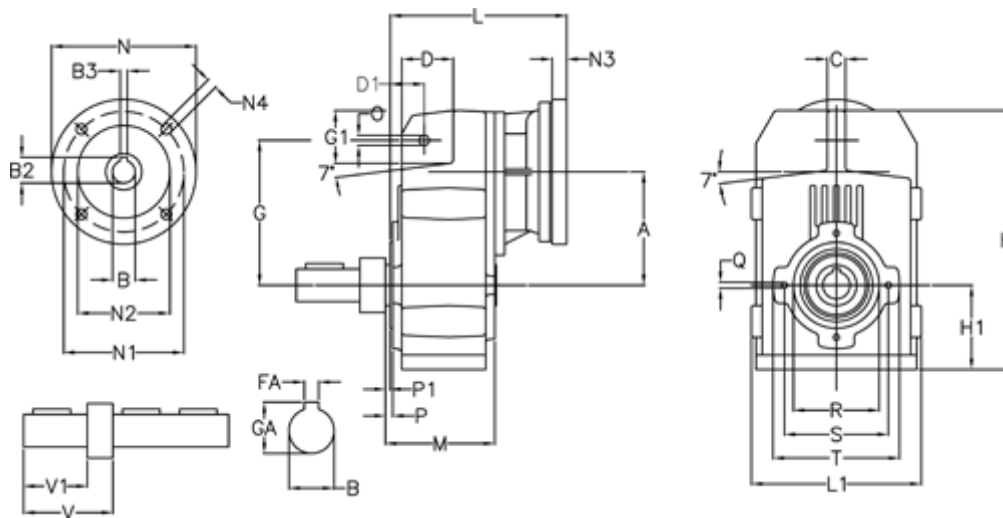

Article number: 29560504891245

Description: Shaft mounted gear
A513R-48,9-P112B5

Measures

A = 211.30	FA = 14	M = 163.0	Q = M12x19
B = 50	G = 278	N = 250	R = 180
B1 = 28	G1 = 105.5	N1 = 215	S = 215
B2 = 31.3	GA = 53.5	N2 = 180	T = 250
B3 = 8	H = 479.0	N4 = M12x16	V = 146.5
C = 20	H1 = 144.0	O = 22	V1 = 100
D = 93.5	L = 297.5	P = 8.5	
D1 = 65.0	L1 = 273	P1 = 4.5	